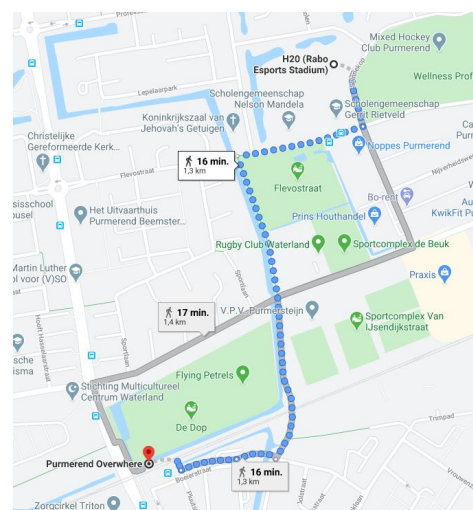

Bereikbaarheid en Parkeren

Parking

1. Sporthal - 250 places
2. Fitness Centre - 100 places
3. H20 campus area - 100 places
4. Sporting fields - 100 places
5. Shopping Area - 50 places (res.)
6. Business Area - 50 places (res.)

Bus (every 5 minutes Adam)

1. Cantekoogweg, Purmerend (1 minute walk)
2. Koogsingel, Purmerend (5 minute walk)
3. PJ Oudlaan, Purmerend (8 minute walk)

Train

Station Overwhere

Adres Spinnekop 2
1444 GN Purmerend